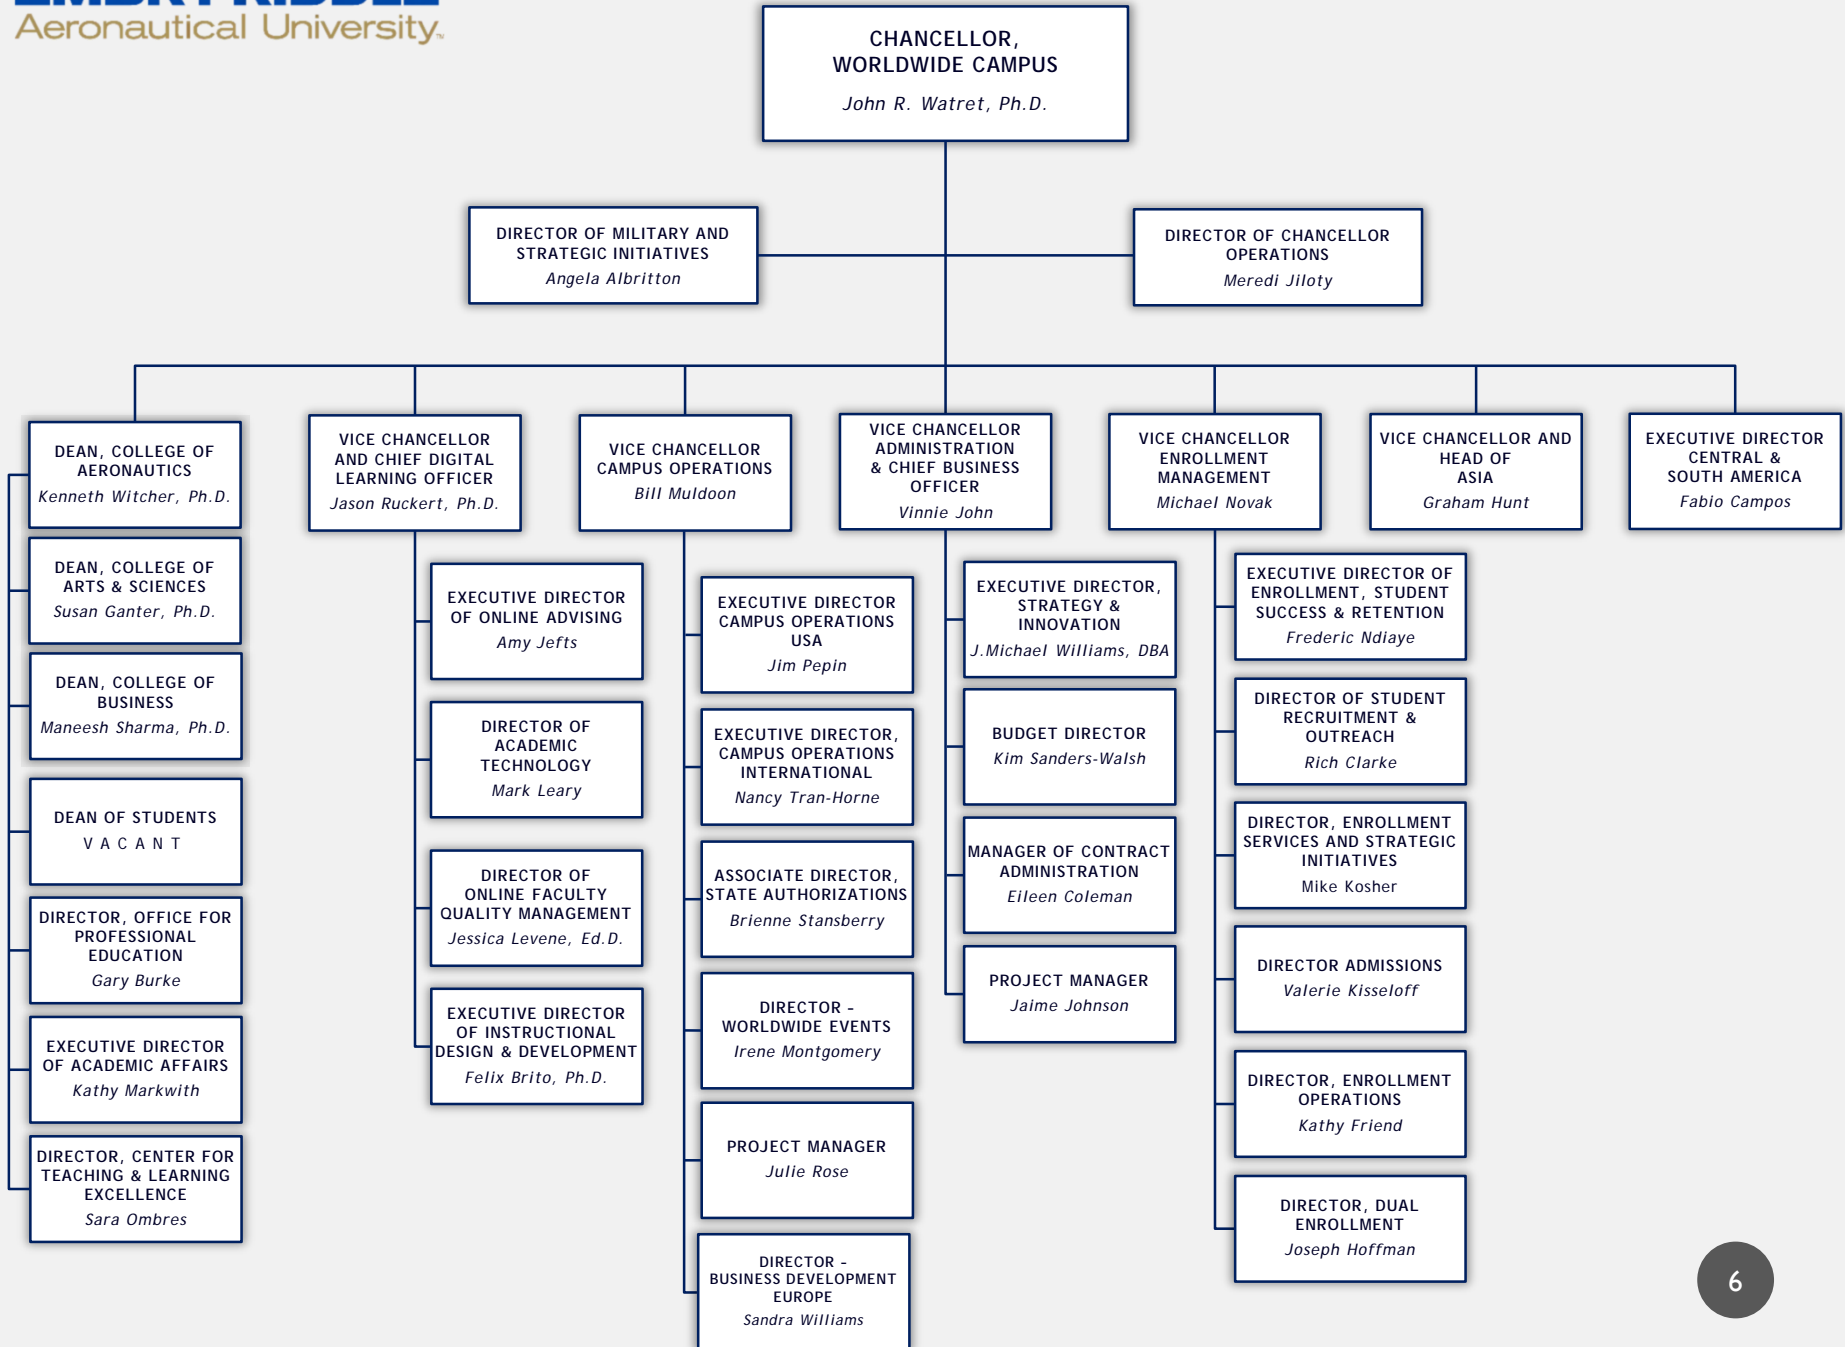

**EXEC. DIRECTOR OF
APPLICATIONS AND
DEVELOPMENT**
Joe Busch

**DIRECTOR OF
ADMINISTRATIVE
OPERATIONS**
Shari Strauss

Indirect Reports

Indirect Reports

**ATHLETICS DIRECTOR
DAYTONA BEACH**
John Phillips

**FACULTY ATHLETIC
REPRESENTATIVE**
Rachel Friedman, Ph.D.