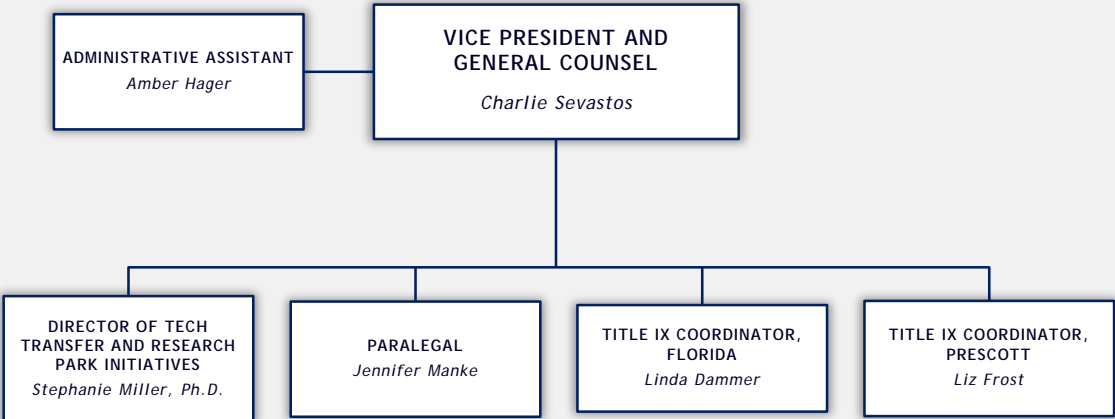

**EXECUTIVE DIRECTOR
OF IT SECURITY**
Richard Davis

**DIRECTOR OF
INFRASTRUCTURE**
Steve Marino

**EXEC. DIRECTOR OF IT
SERVICES**
Yoke Peng O'Rourke

**DIRECTOR OF
PROJECT MANAGEMENT**
Kathy Quinto

SOLUTIONS ARCHITECT
*Joe Progar
Christian Barbieri*

**EXEC. DIRECTOR OF
APPLICATIONS AND
DEVELOPMENT**
Joe Busch

**DIRECTOR OF
ADMINISTRATIVE
OPERATIONS**
Shari Strauss

Indirect Reports

Indirect Reports

**ATHLETICS DIRECTOR
DAYTONA BEACH**
John Phillips

**FACULTY ATHLETIC
REPRESENTATIVE**
Rachel Friedman, Ph.D.