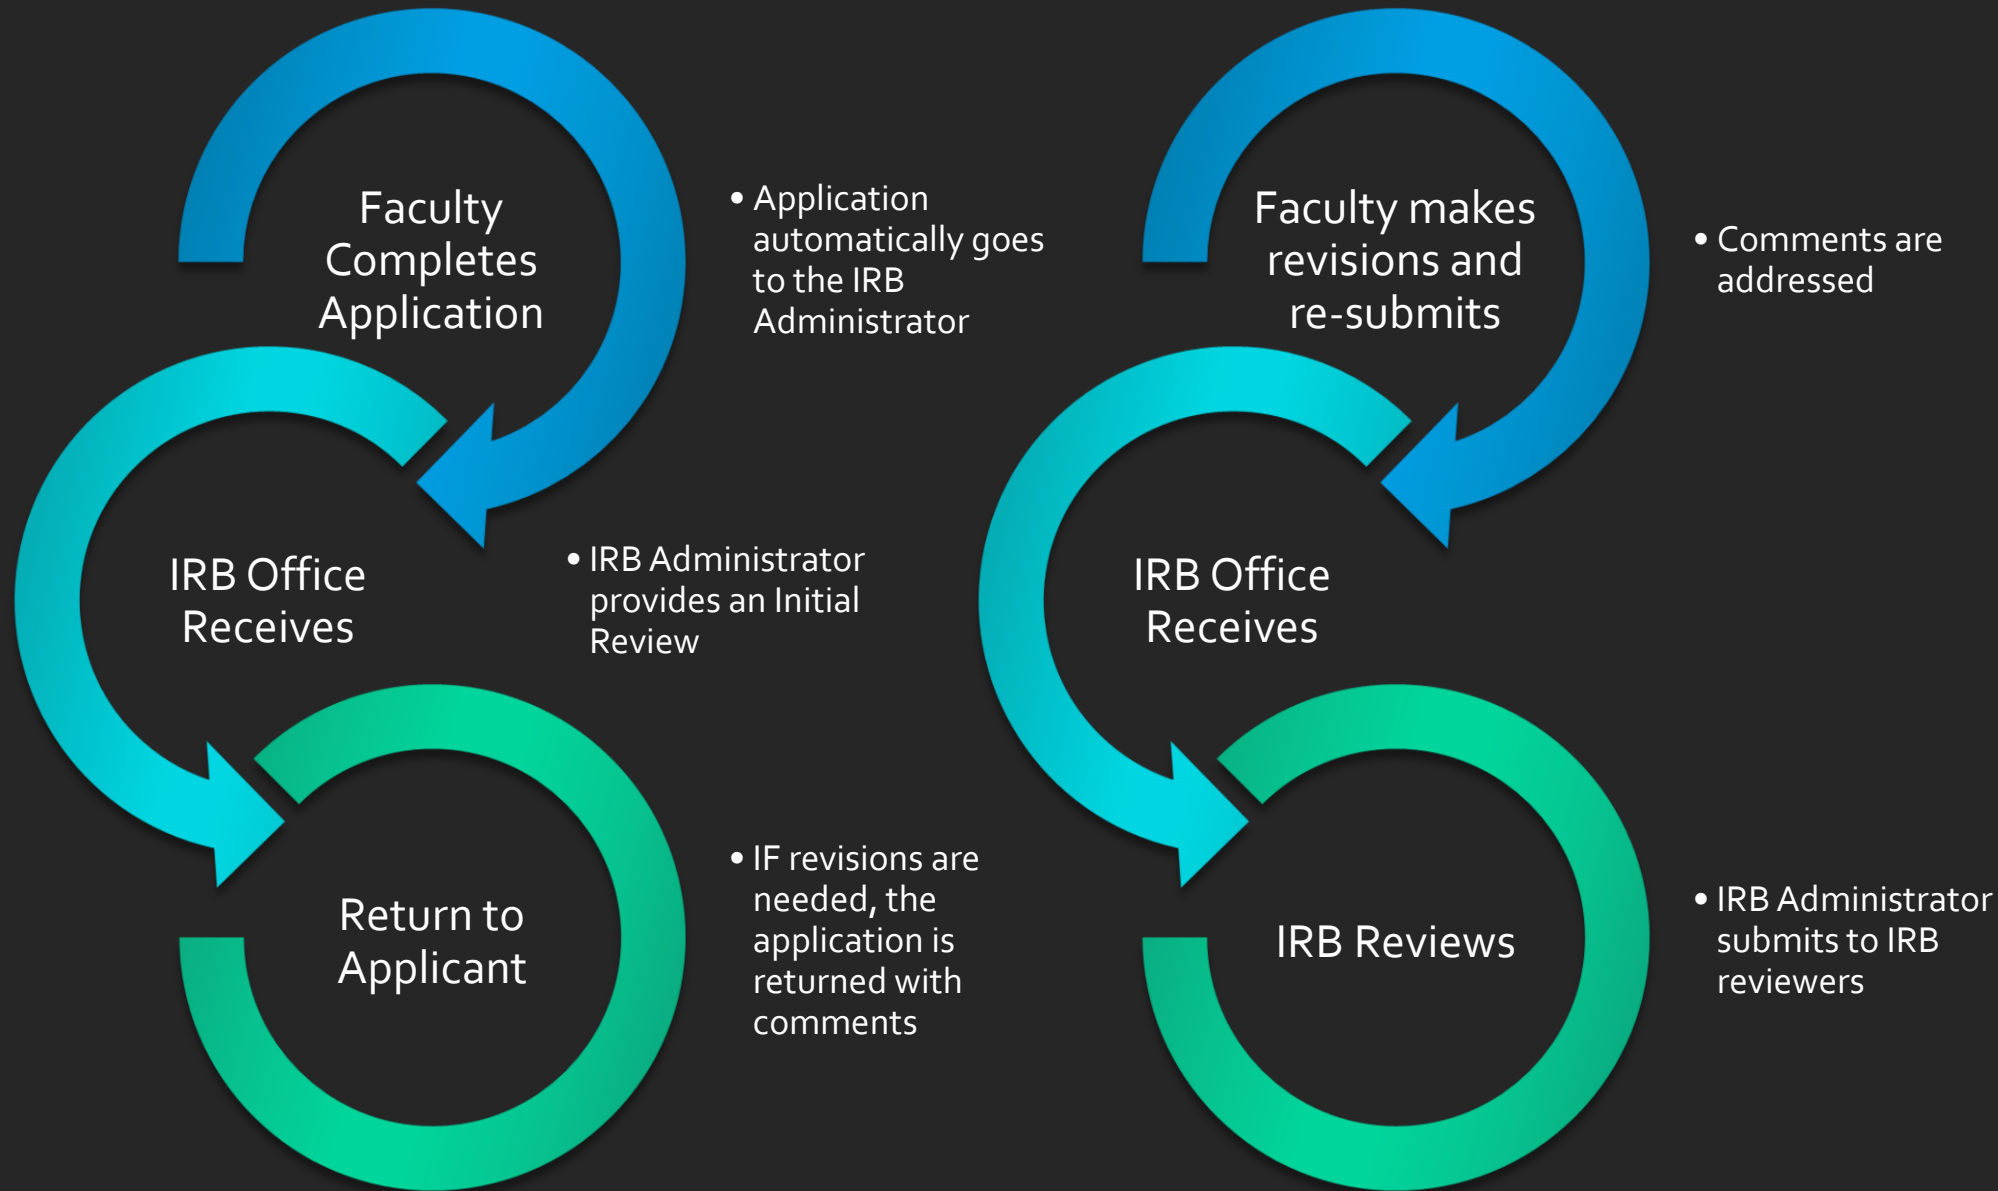

# Faculty IRB Process

Complete IRB Review for research that is considered 'Exempt' takes approximately 2-3 weeks.

Non-exempt research can take anywhere from 4 weeks to 2 months depending on the research.